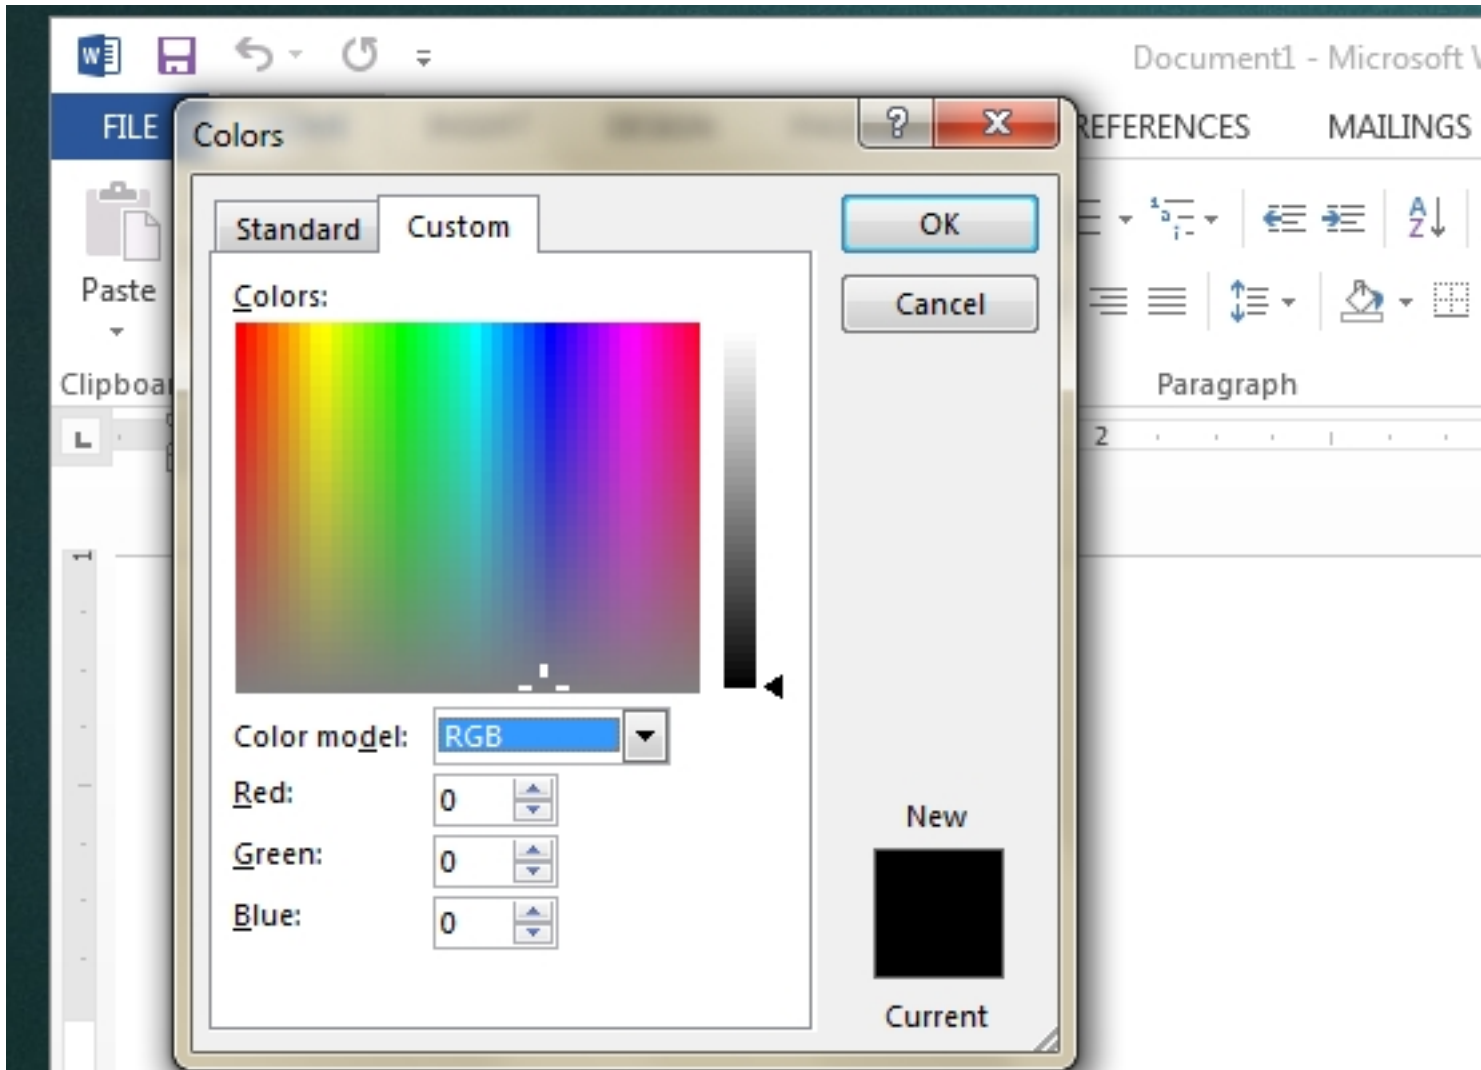

How to Use RGB Values to Set a Custom Color for Text in MS Office

[Read this PDF with high effects \(with images\) on how to use the MS Office apps Family Vega official](#)