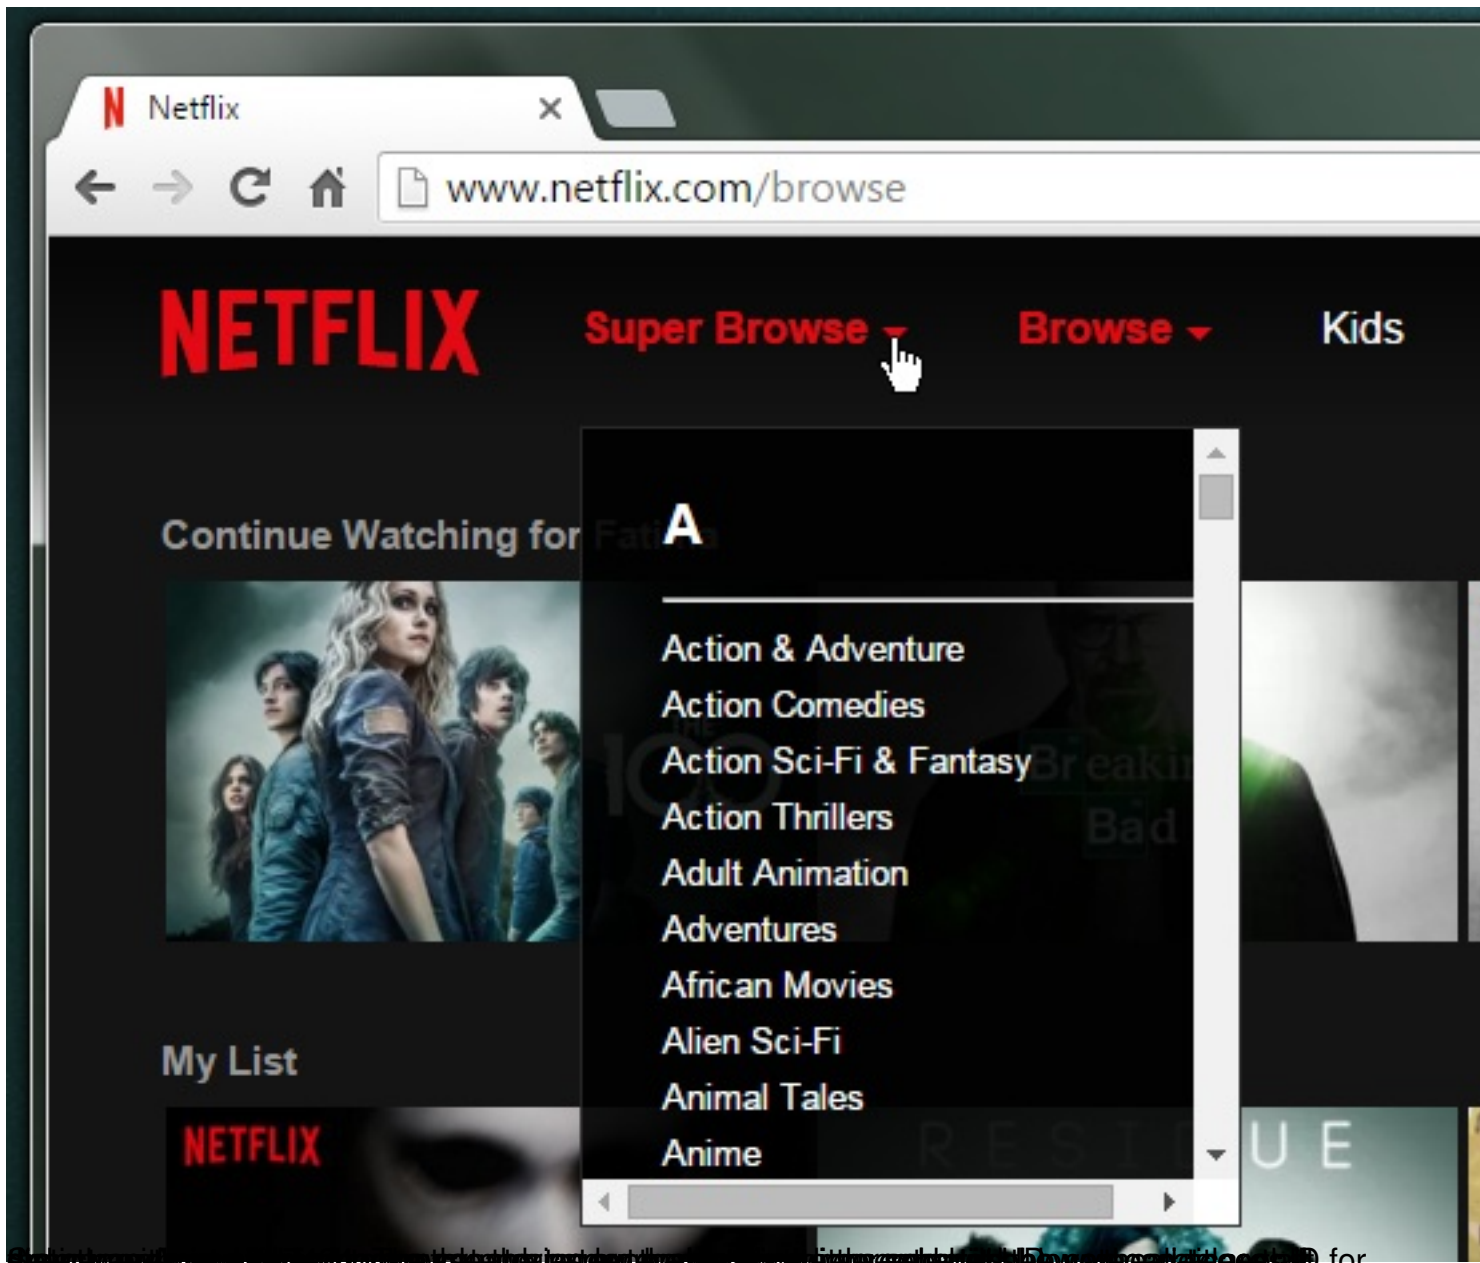

Netflix has more content than immediately meets the eye. If you open the 'Browse' drop-down you see a rather limited choice and some truly odd genres listed under it. For anyone new to Netflix, and given its recent expansion there's probably a lot of us, Netflix has what are called 'hidden categories'. These categories aren't directly accessible from the 'Browse' drop-down but they offer a genre classified look at Netflix's lineup. **Netflix Super Browse** is a Chrome extension that lets you access the hidden categories as easily as you can the default ones.

Install Netflix Super Browse and refresh Netflix. Next to the 'Browse' drop-down you will see a new Super Browse drop-down. If you don't see it right away, refresh the page a few more times (the extension is still in Beta). The drop-down reveals an alphabetical list of all the genres Netflix has shows and movies for.